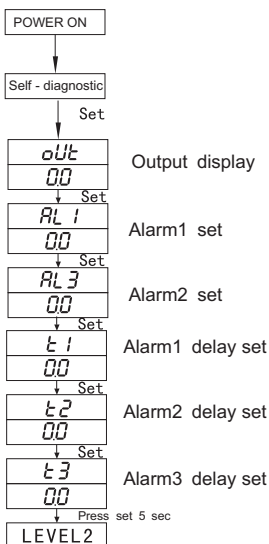

LEVEL1

LEVEL2

LEVEL3

Press **SET** key and **←** key simultancity 5 seconds