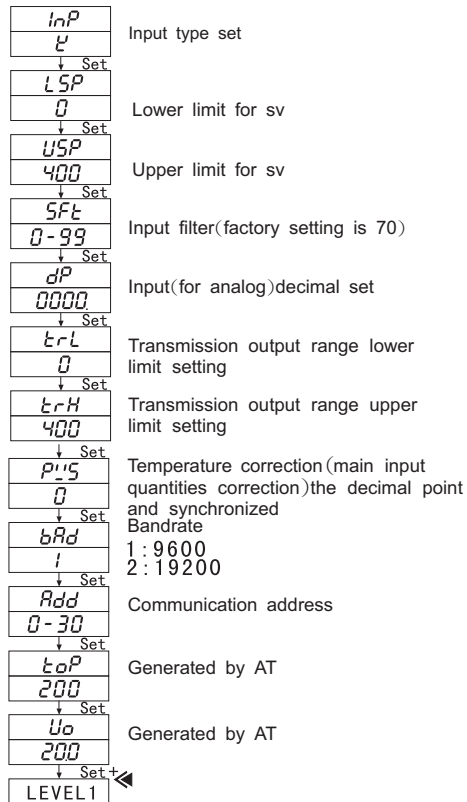

LEVEL1

LEVEL2

LEVEL3

Press **SET** key and **←** key simultancity 5 seconds