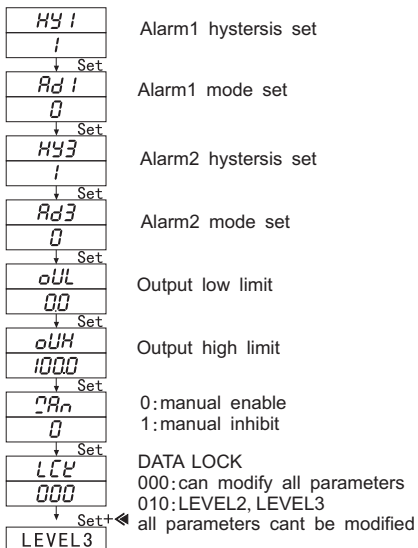

LEVEL1

LEVEL2

LEVEL3

Press **SET** key and **←** key simultancity 5 seconds